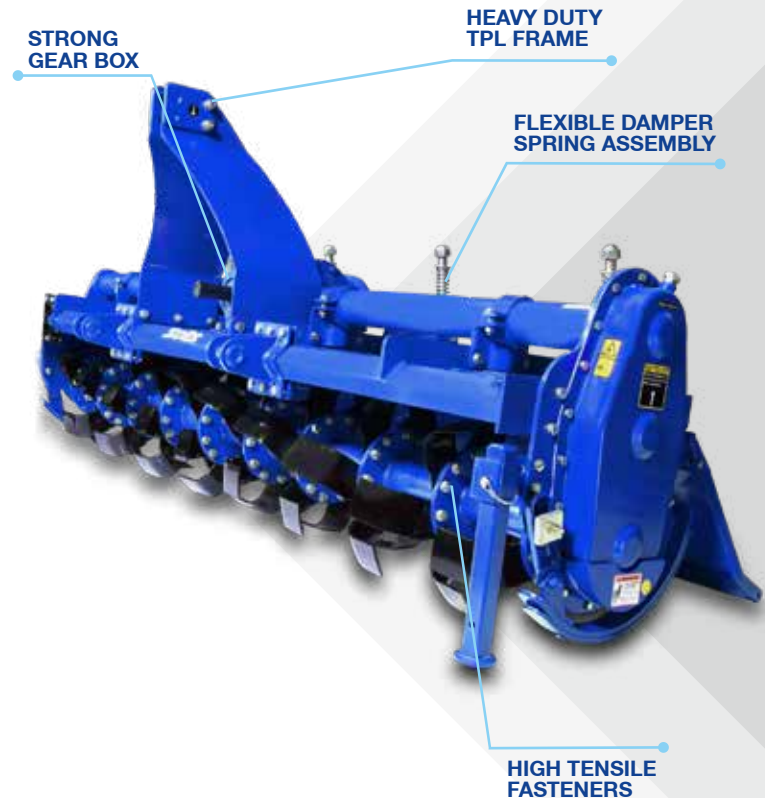

ROTAVATOR

ALPHA

SALIENT FEATURES

- International quality boron steel blades
- High tensile fasteners
- Flexible spring damper assembly
- Heavy duty gear box
- Powder coated paint
- Ensures smooth operation in different soil types
- Provides ease of working in interculture operations
- Effective for puddling due to better churning of soil

ALPHA SERIES

Rotavator is secondary tool used in preparing Seed Beds, Stubby ploughing in specially farming vineyard gardens.

TECHNICAL SPECIFICATIONS

	 Model Name	 Size (In Feet)	 Tillage Width (mm)	 Gear Box	 Side Transmission	 Type of Blade	 No. of Blades	 Weight (Kg. Approx)	 Tractor Power (HP)
Alfa Series	SL AS5	5	1625	Multi Speed	Gear Drive	C & L Type	36	430	45-55
	SL AS5.5	5.5	1800				36	445	50-60
	SL AS6	6	1880				42	460	60-70
	SL AS7	7	2130				48	490	70-80
	SL AS8	8	2335				54	545	75-85
	SL AS9	9	2820				60	580	70-80
	SL AS10	10	3040				66	650	80-90

HEAVY DUTY
2 SPEED
GEARBOX

DUO CONE MECHANICAL
SEAL SUITABLE FOR
DRY & WET LANDS

OIL IMMERSED
SIDE BEARINGS

HEAVY DUTY BODY
STRUCTURE WITH
7 MM THICK BLADE

Solis

INTERNATIONAL TRACTORS LIMITED

International Business Office: Teri School of Advanced Studies, Plot No.10, Institutional Area, Vasant Kunj, New Delhi-110070 (India)
Phone: +91 11 66 45 5200 | **Work:** Jalandhar Road, Hoshiarpur - 146022, Punjab (India) | **Phone:** +91-01882-522220/ 522221
Fax: +91- 01882-522222 | **Email:** info@solis.com | **URL:** www.solistractors.com